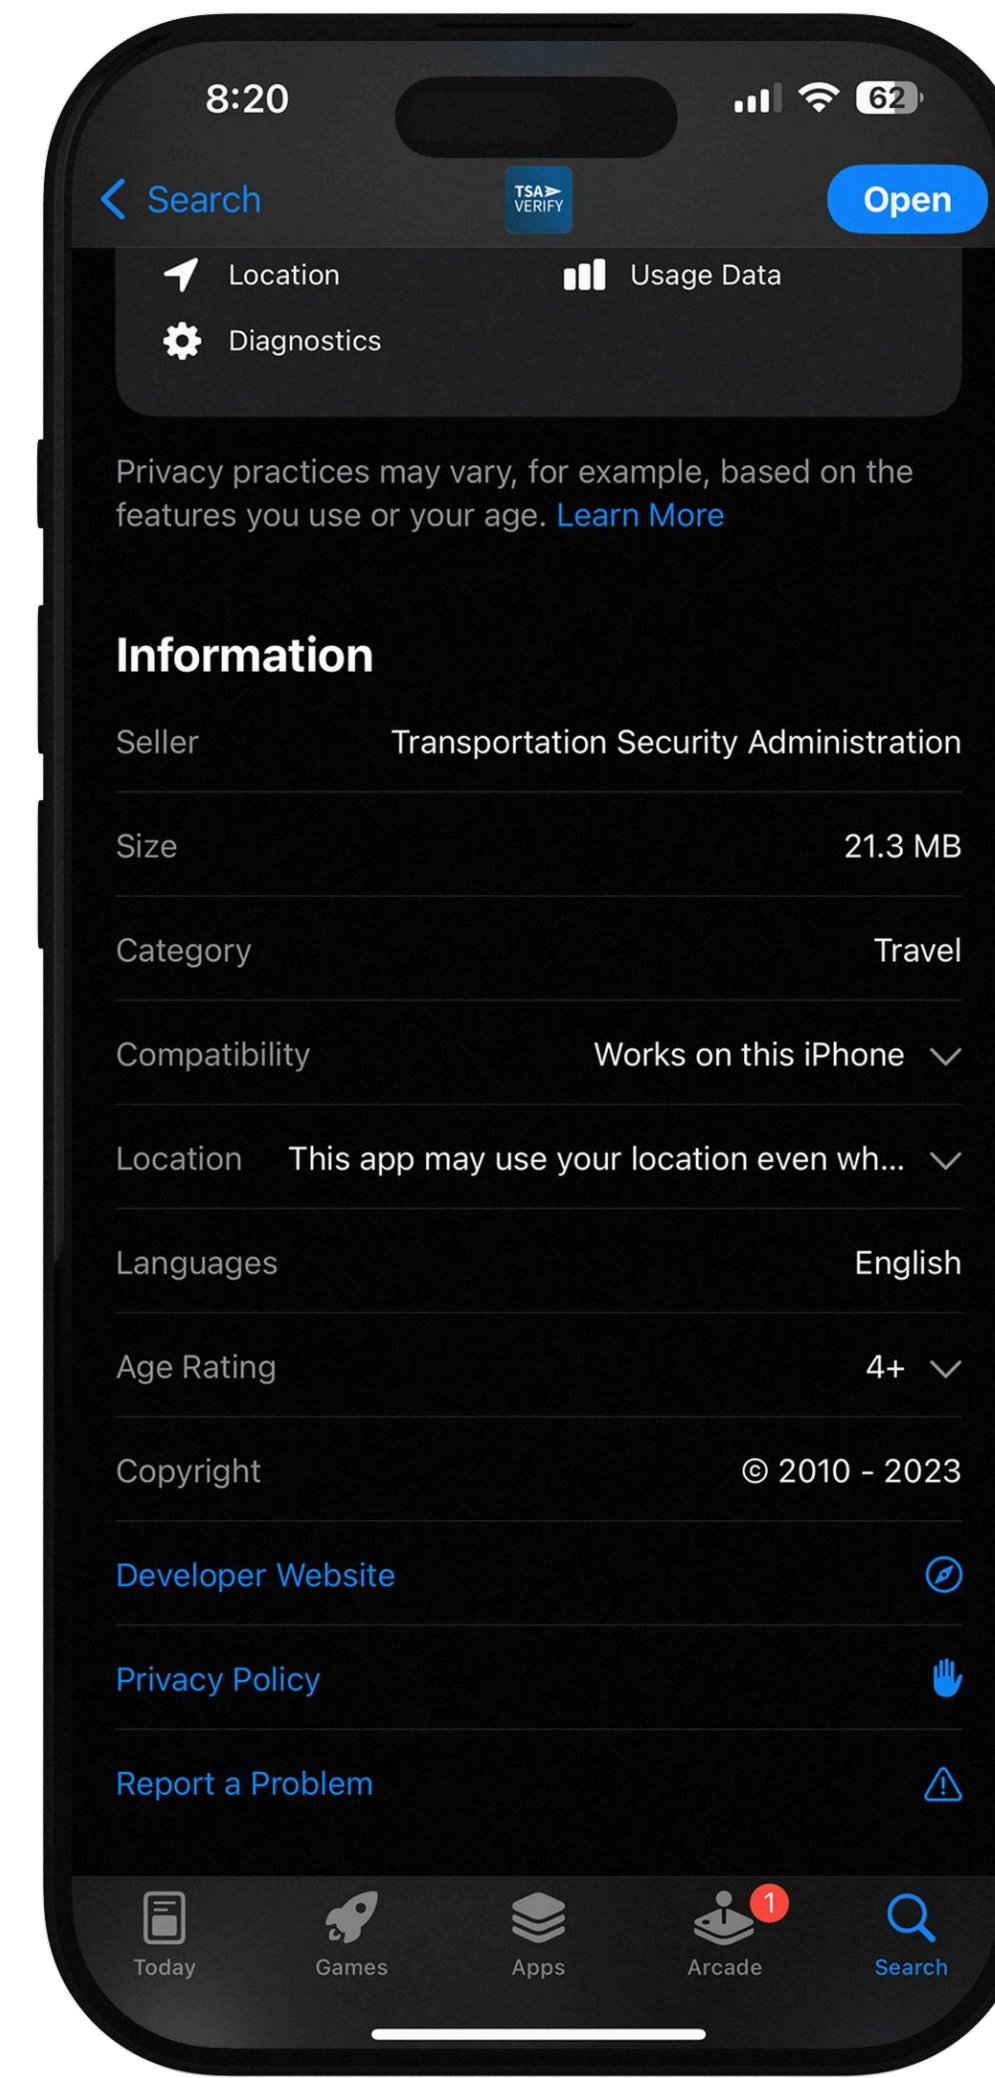

A woman with long blonde hair, wearing a dark jacket and pants, is walking through an airport terminal. She is holding a smartphone in her right hand and pulling a black rolling suitcase with her left hand. The background shows a blurred crowd of people and airport architecture. The entire image is overlaid with a semi-transparent blue filter.

→ Option 1

→ Option 2

Call to action

Call to action

Logo

Android Splash Screen

Android Splash Screen

Screens Apple

Screens Google Play

Carousel

App Store Mockup

App Store Mockup

Google Play Mockup

No Acceptable
Identification?
Download TSA Verify.