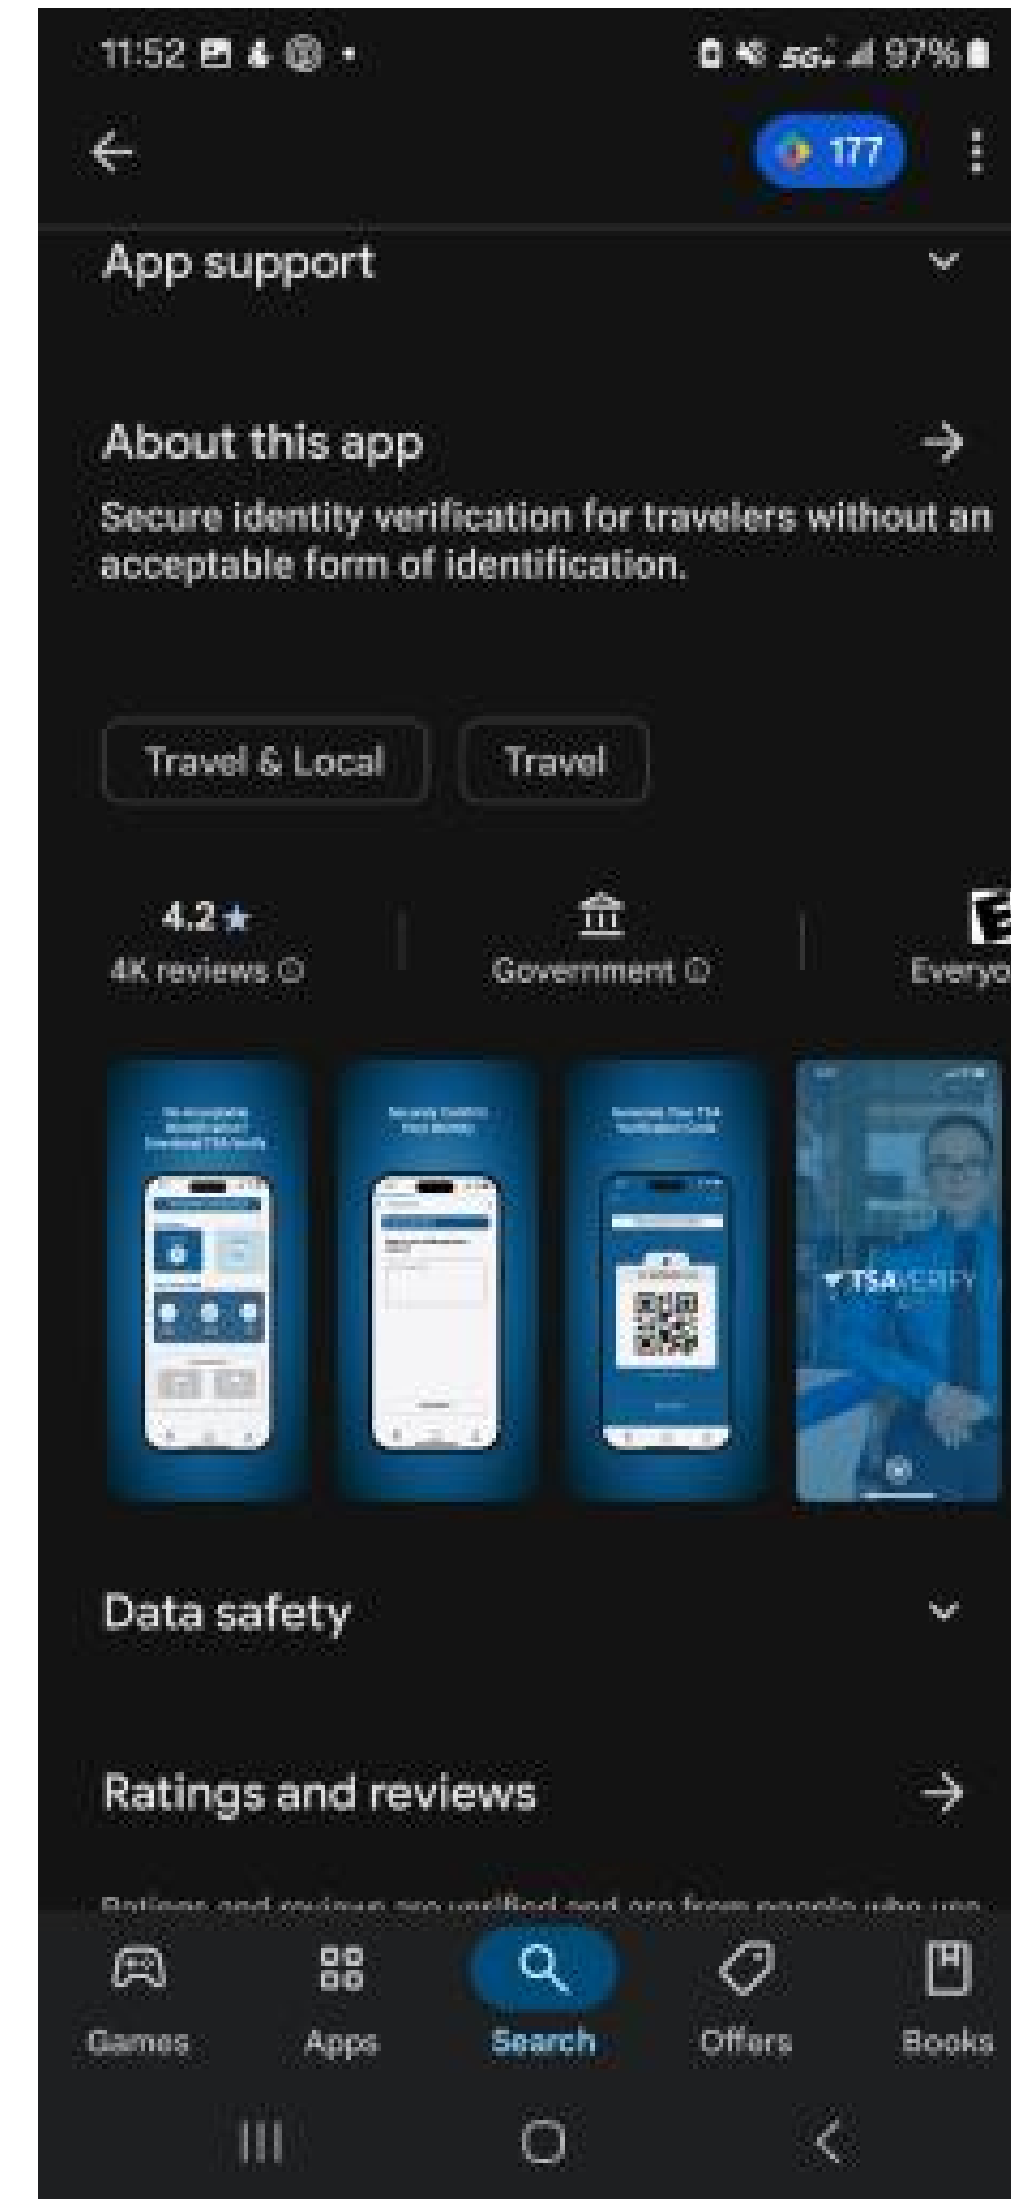

Screens Google Play

Carousel

App Store Mockup

App Store Mockup

Google Play Mockup

No Acceptable
Identification?
Download TSA Verify.