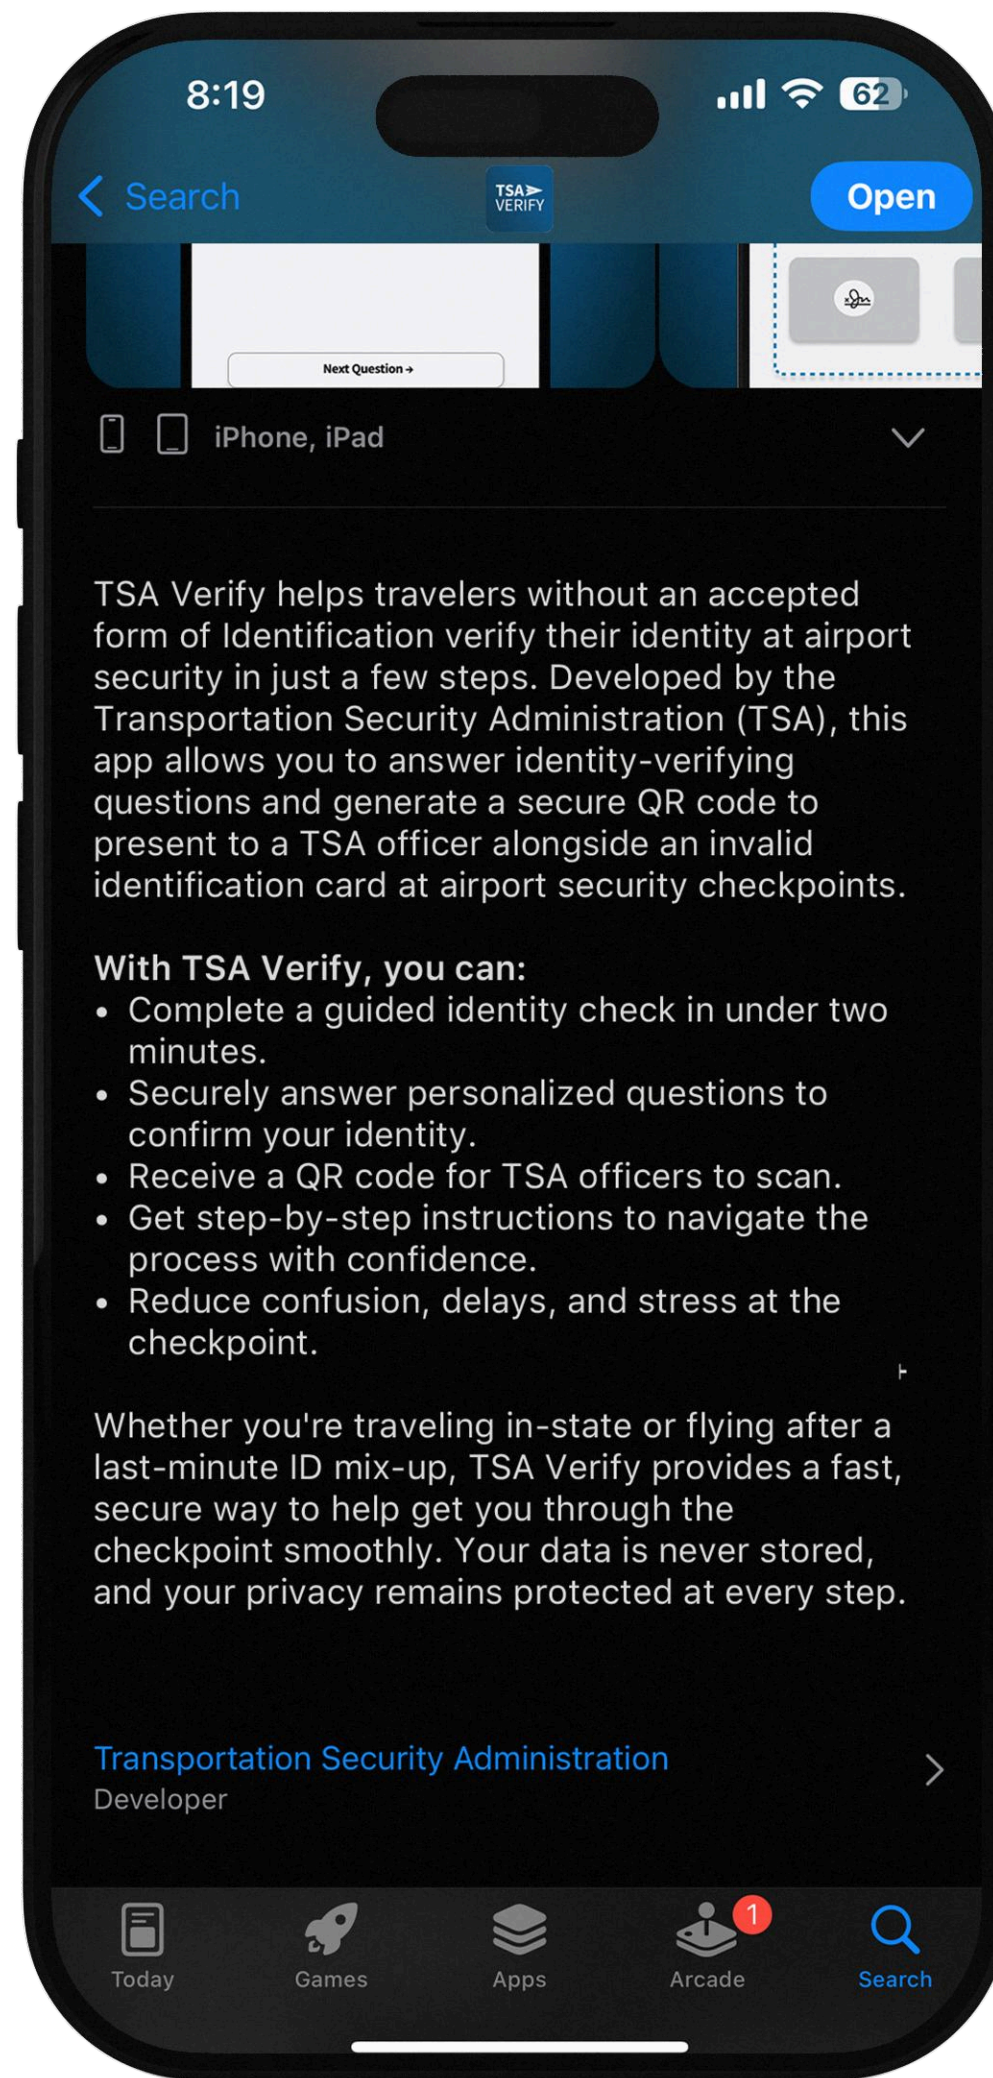

Screens Google Play

Carousel

App Store Mockup

App Store Mockup

Google Play Mockup

No Acceptable
Identification?
Download TSA Verify.