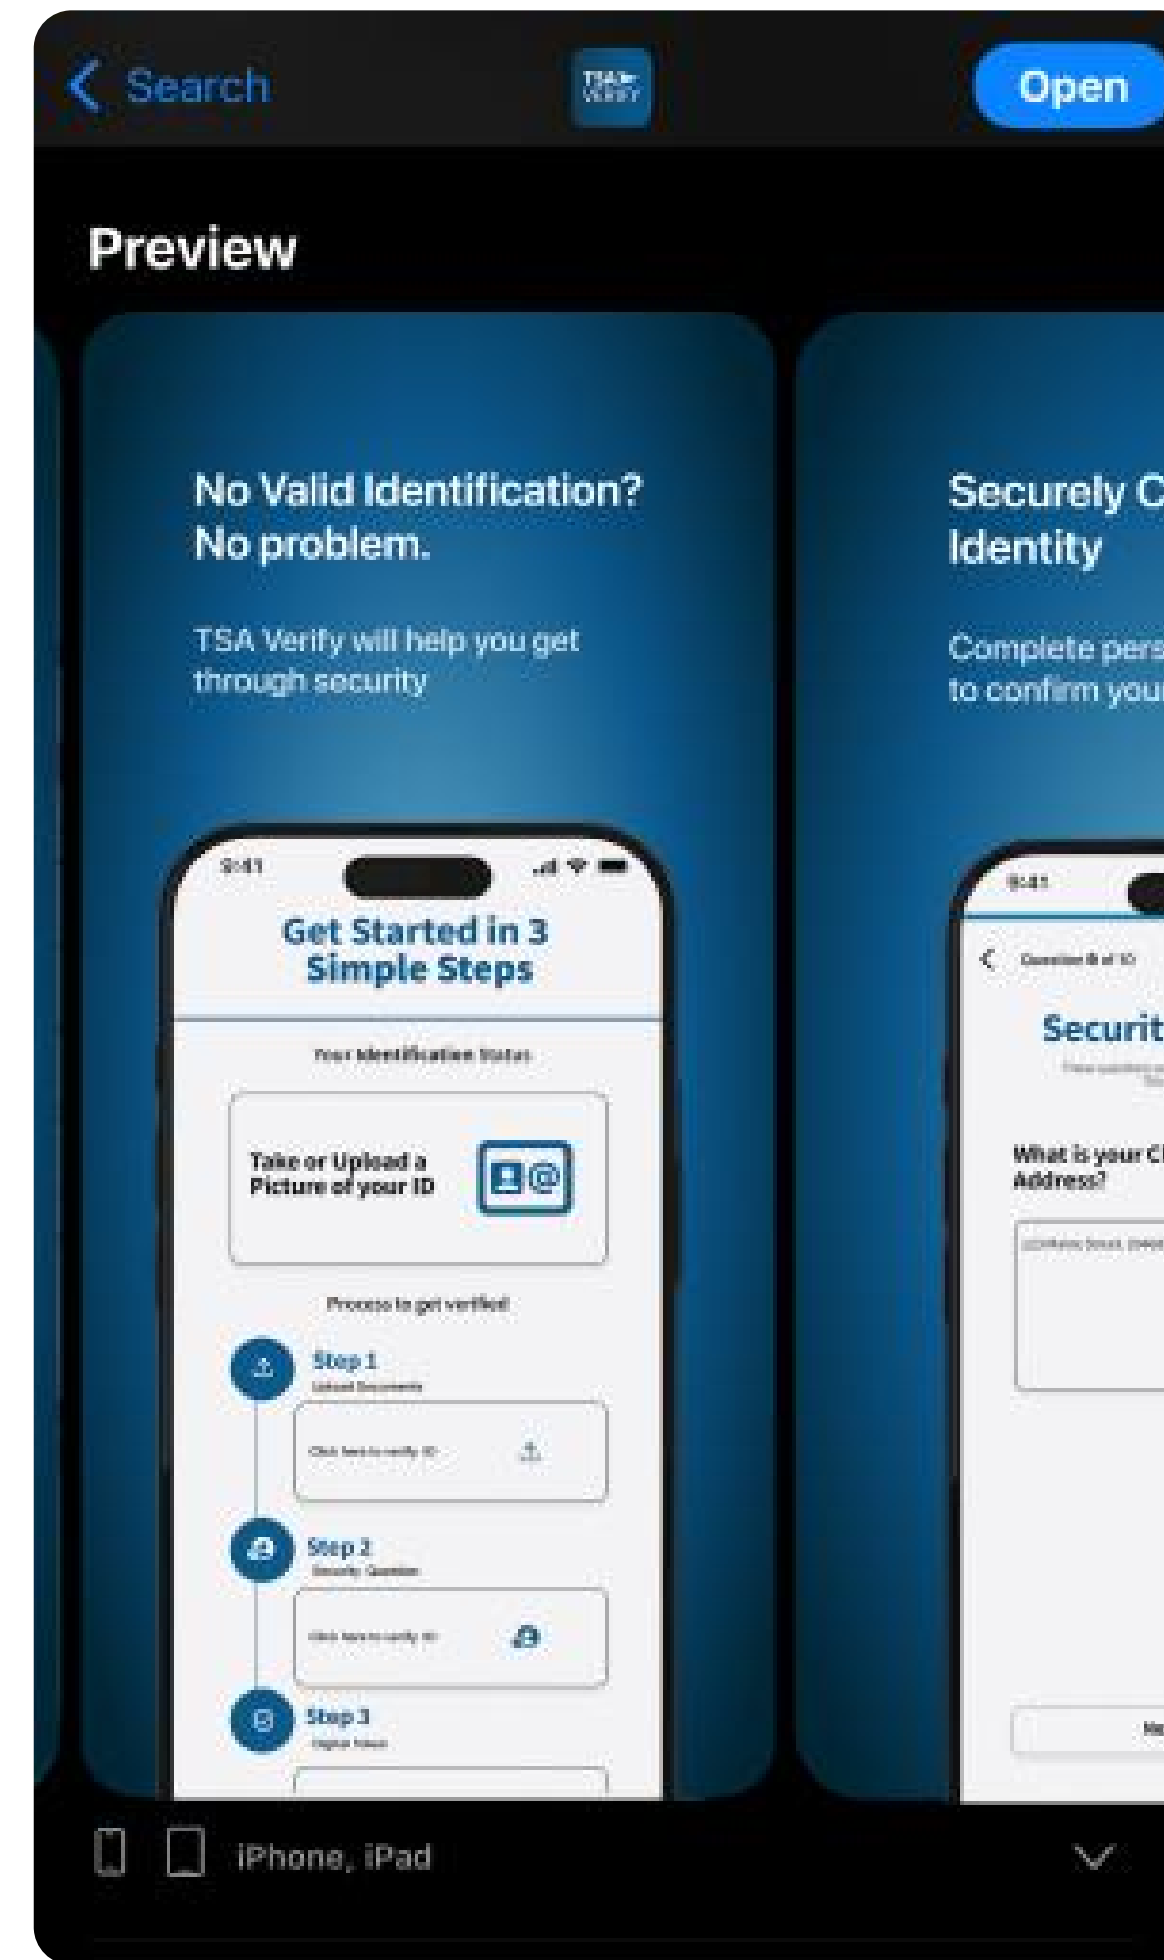

A woman with long blonde hair, wearing a dark jacket and pants, is walking through an airport terminal. She is holding a smartphone in her right hand and pulling a black rolling suitcase with her left hand. The background shows a blurred crowd of people and airport architecture. The entire image is overlaid with a semi-transparent blue filter.

→ Option 1

→ Option 2

Call to action

Call to action

Logo

Android Splash Screen

Android Splash Screen

Screens Apple

Screens Google Play

Carousel

App Store Mockup

App Store Mockup

Google Play Mockup

No Acceptable
Identification?
Download TSA Verify.