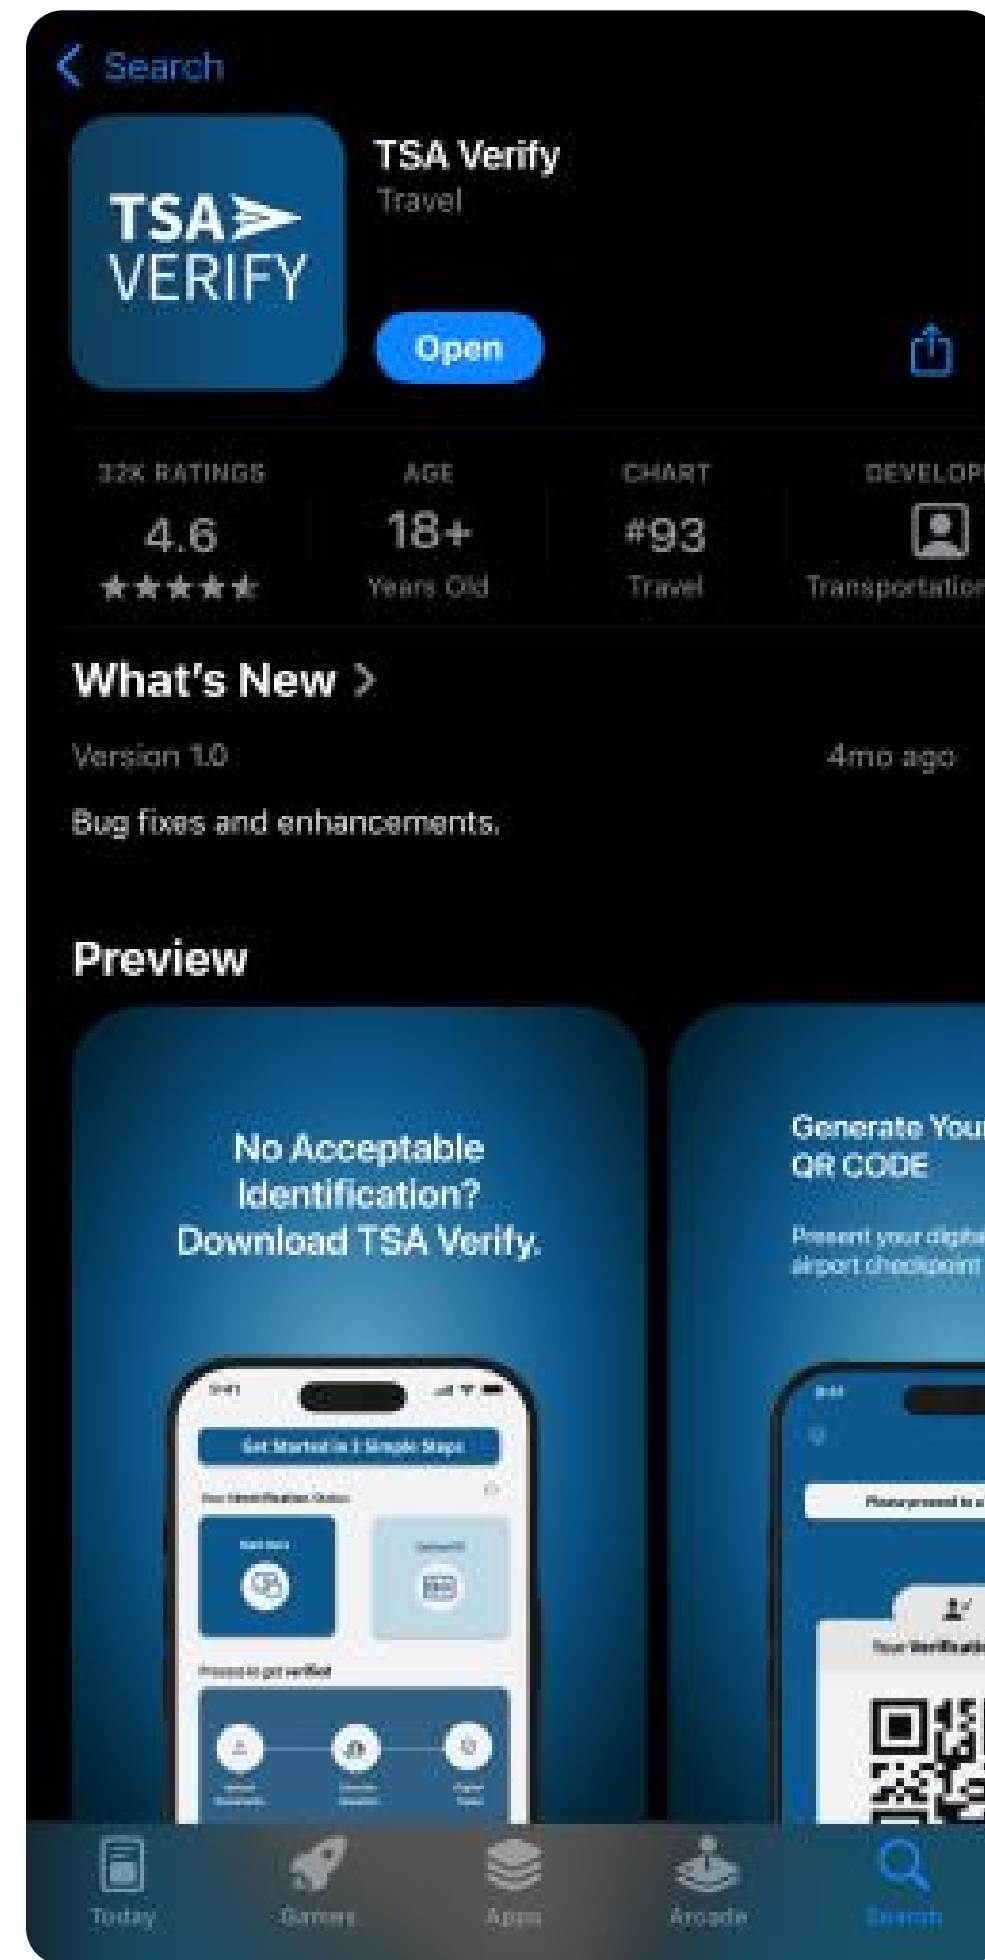

→ Option 1

→ Option 2

Call to action

Call to action

Logo

Android Splash Screen

Android Splash Screen

Screens Apple

Screens Google Play

Carousel

App Store Mockup

App Store Mockup

Google Play Mockup

No Acceptable
Identification?
Download TSA Verify.