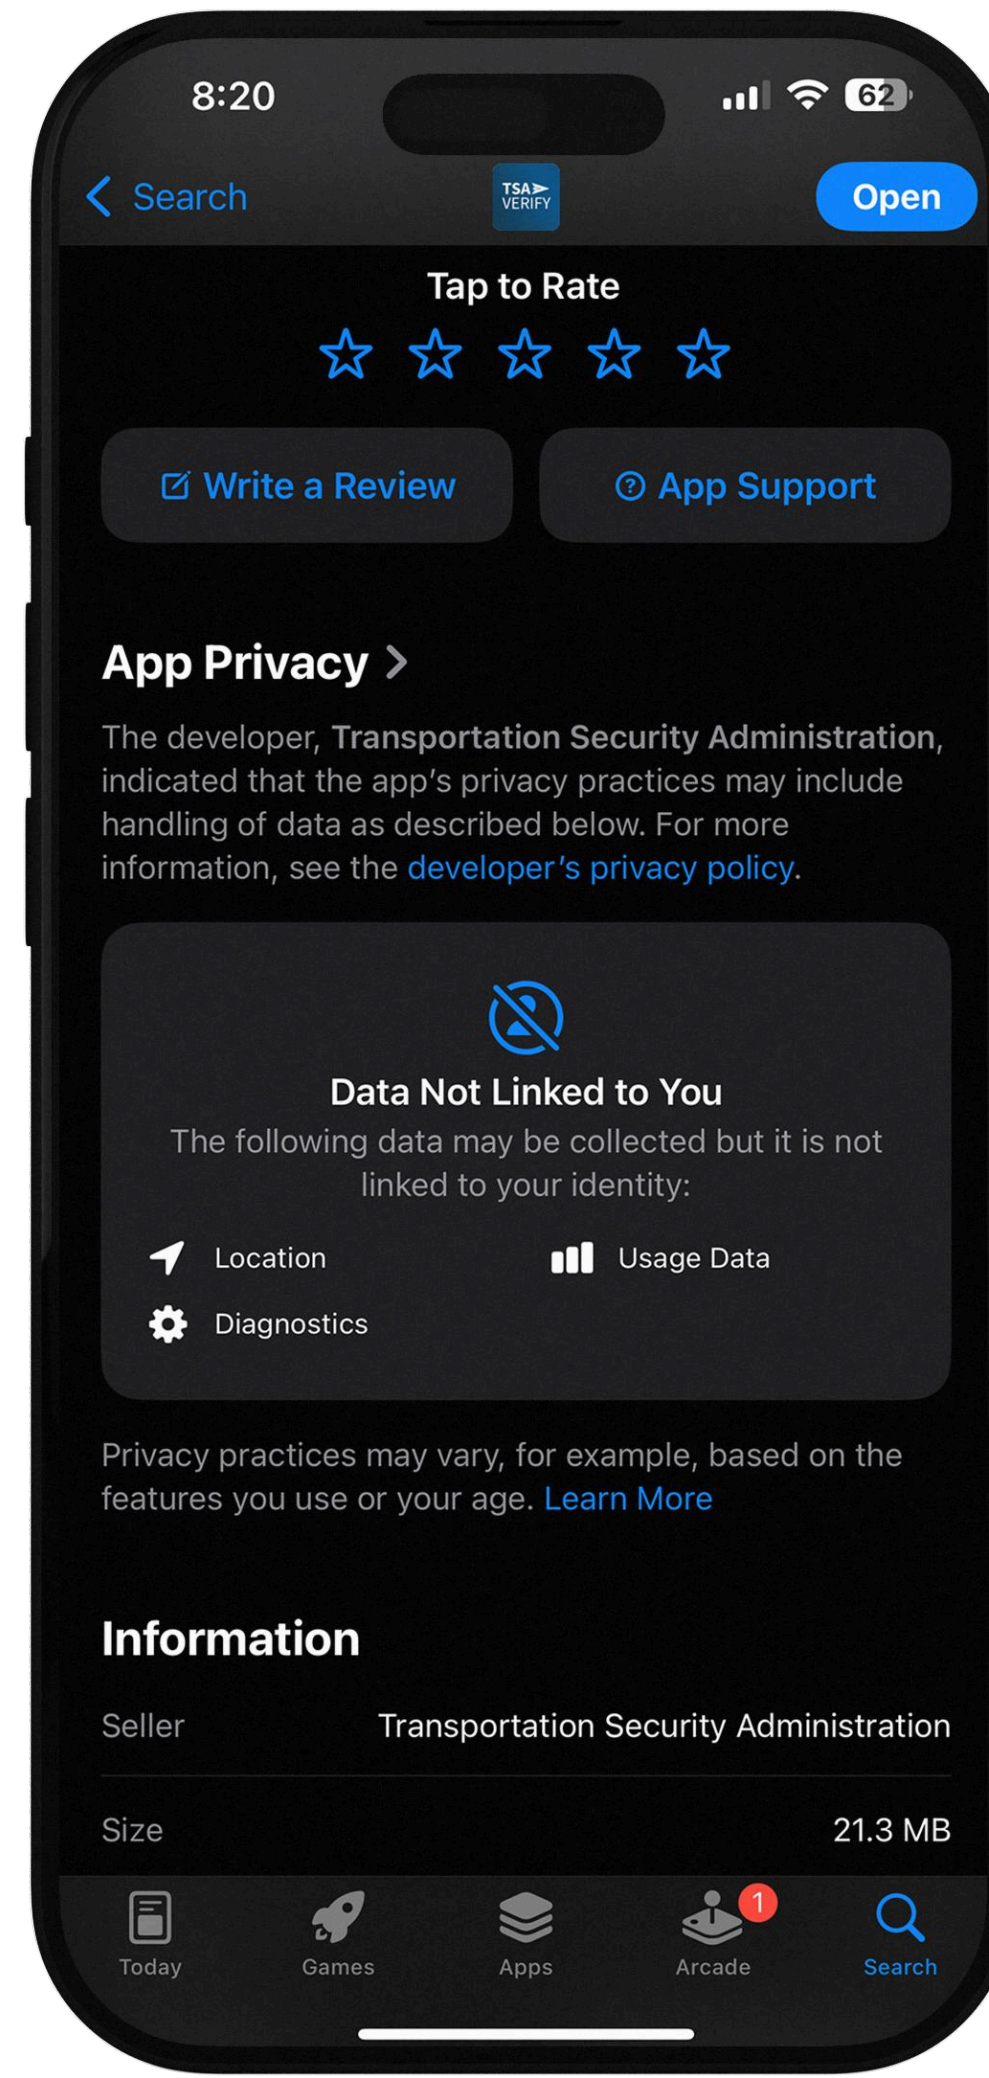

A woman with long blonde hair, wearing a dark jacket and pants, is walking through an airport terminal. She is holding a smartphone in her right hand and pulling a black rolling suitcase with her left hand. The background shows a blurred crowd of people and airport architecture. The entire image is overlaid with a semi-transparent blue filter.

→ Option 1

→ Option 2

Call to action

Call to action

Logo

Android Splash Screen

Android Splash Screen

Screens Apple

Screens Google Play

Carousel

App Store Mockup

App Store Mockup

Google Play Mockup

No Acceptable
Identification?
Download TSA Verify.